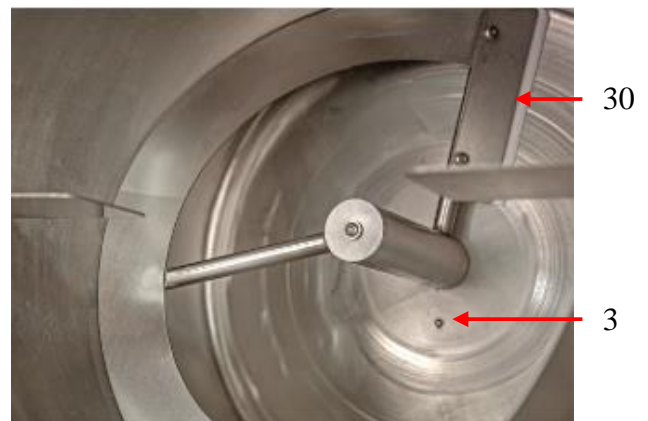

SugarLips Parts List

№	Designation	Description
1	AT	Thermostat
2	BZ	Sound Generator
3	BT	Temperature sensor (RTD) Pt-100
6	DC1	Temperature controller
7	EK1, EK2, EK3	Heating element 1500W
8	DC2	Timer
11	KM1	Contactora, 9A
12	KM2	Contactora, 16A
13	M1	Electric Gear Motor
16	Q1	Circuit Breaker
17	S1	Switch 3-position
23	VS1, VS2, VS3	Solid State Relay
30		Scraper of Kettle

General machine view

Kettle (upside view)

Control unit view

* – components are not shown on the pictures