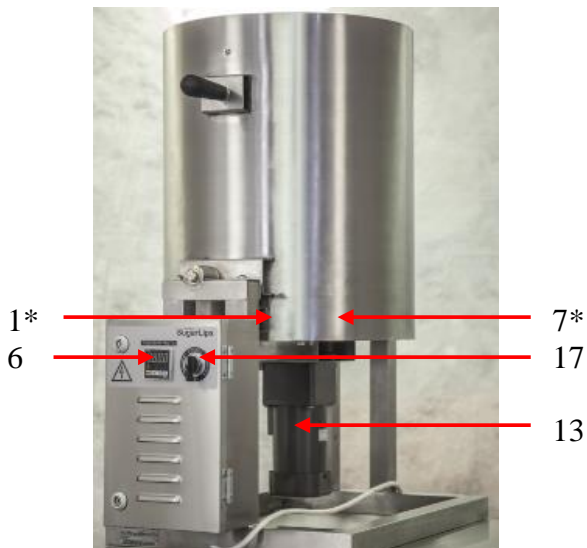

SugarLips Parts List

№	Designation	Description
1	AT	Thermostat
2	BZ	Sound Generator
3	BT	Temperature sensor (RTD) Pt-100
6	DC1	Temperature controller
7	EK1, EK2, EK3	Heating element 1500W
8	DC2	Timer
11	KM1	Contactora, 9A
12	KM2	Contactora, 16A
13	M1	Electric Gear Motor
16	Q1	Circuit Breaker
17	S1	Switch 3-position
23	VS1, VS2, VS3	Solid State Relay
30		Scraper of Kettle

General machine view

Kettle (upside view)

Control unit view

* – components are not shown on the pictures