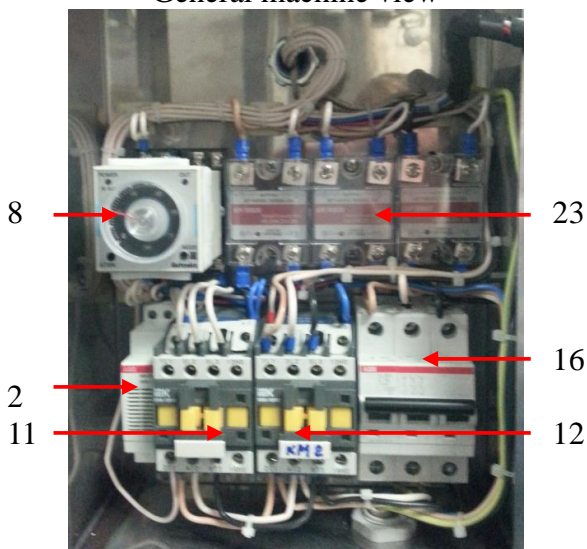

SugarLips Parts List

№	Designation	Description
1	AT	Thermostat
2	BZ	Sound Generator
3	BT	Temperature sensor (RTD) Pt-100
6	DC1	Temperature controller
7	EK1, EK2, EK3	Heating element 1500W
8	DC2	Timer
11	KM1	Contactora, 9A
12	KM2	Contactora, 16A
13	M1	Electric Gear Motor
16	Q1	Circuit Breaker
17	S1	Switch 3-position
23	VS1, VS2, VS3	Solid State Relay
30		Scraper of Kettle

General machine view

Kettle (upside view)

Control unit view

* – components are not shown on the pictures